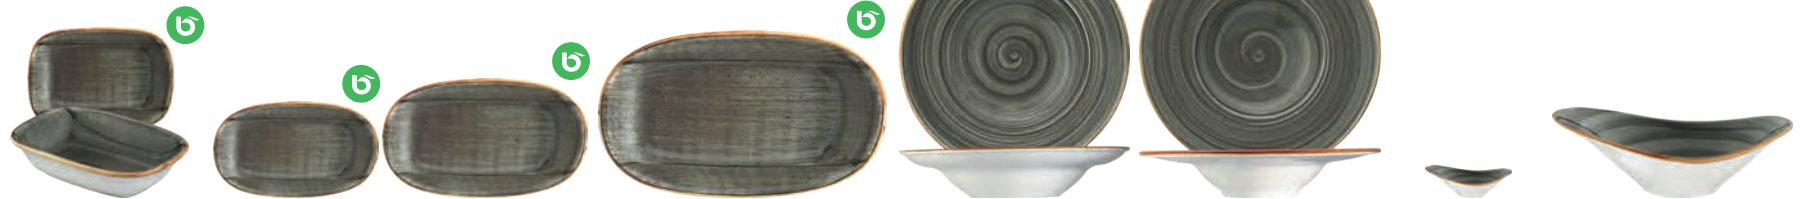

Bestellnummer / Order No.	ASCGRM17DKY	ASCGRM190KY	ASCGRM240KY	ASCGRM340KY	ASCGRM27CK	ASCBCN28CK	ASCSTR10KS	ASCSTR27KS
Bezeichnung / Name	Aura Space Gourmet Rechteckschale / Rectangular bowl 17 x 11,5cm	Aura Space Gourmet Platte oval / Oval plate 19 x 11cm	Aura Space Gourmet Platte oval / Oval plate 24 x 14cm	Aura Space Gourmet Platte oval / Oval plate 34 x 19cm	Aura Space Gourmet Pastateller / Pasta plate 27cm	Aura Space Banquet Pastateller / Pasta plate 28cm	Aura Space Stream Schale / Bowl 10 x 7,5cm	Aura Space Stream Schale / Bowl 27 x 19cm; 75cl
Marke / Brand	Bonna	Bonna	Bonna	Bonna	Bonna	Bonna	Bonna	Bonna
Barcode (Stück / Item)	8 977000 032763	8 977000 034361	8 977000 032725	8 977000 032732	8 977000 032275	8 977000 032268	8 977000 069851	8 977000 032879
Barcode (VE / SU)	86 770003 327638	86 770003 343614	86 770003 327256	86 770003 327324	86 770003 322756	86 770003 322688	86 770006 698516	86 770003 328796
cl max.	33cl				45cl	40cl	4.5cl	75cl
↔	170 x 117mm	192 x 111mm	238 x 142mm	335 x 195mm	268mm	280mm	100 x 75mm	280 x 188mm
↑↓	40mm	30mm	35mm	40mm	60mm	60mm	35mm	85mm
net./brt. net./gross	272g / 281g	255g / 267g	422g / 440g	766g / 793g	891g / 951g	893g / 943g	85g / 92g	770g / 825g
	12 / 1.680	12 / 2.304	12 / 1.164	6 / 534	6 / 408	6 / 396	24 / 1.728	6 / 270
Stückpreis / PPI	14,25€	12,31€	15,32€	25,95€	16,89€	17,58€	4,37€	30,37€